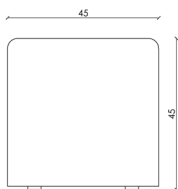

# DINO

Design by MAFFEI&POMARO + BOZIO

Seduta  
Seat

Con vassoio  
With Tray

Struttura Vassoio  
Tray Structure

Rovere  
Oak

Rivestimento  
Upholstery

Pied de poule  
Pied de poule

Quadro bianco  
White square

Quadro nero  
Black square

Trama nera  
Black Weave

MADE IN ITALY

www.earth-o.it