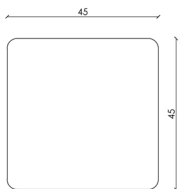

# DINO

Design by MAFFEI&POMARO + BOZIO

Seduta  
Seat

Con vassoio  
With Tray

Struttura Vassoio  
Tray Structure

Rovere  
Oak

Rivestimento  
Upholstery

Pied de poule  
Pied de poule

Quadro bianco  
White square

Quadro nero  
Black square

Trama nera  
Black Weave

MADE IN ITALY

www.earth-o.it