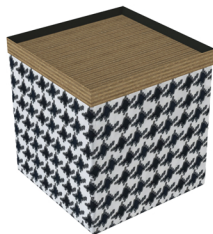

# DINO

Design by MAFFEI&POMARO + BOZIO

Seduta  
Seat

Con vassoio  
With Tray

Struttura Vassoio  
Tray Structure

Rovere  
Oak

Rivestimento  
Upholstery

Pied de poule  
Pied de poule

Quadro bianco  
White square

Quadro nero  
Black square

Trama nera  
Black Weave

MADE IN ITALY

www.earth-o.it