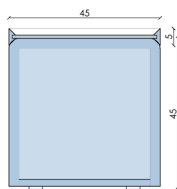

# DINO

Design by MAFFEI&POMARO + BOZIO

Seduta  
Seat

Con vassoio  
With Tray

Struttura Vassoio  
Tray Structure

Rovere  
Oak

Rivestimento  
Upholstery

Pied de poule  
Pied de poule