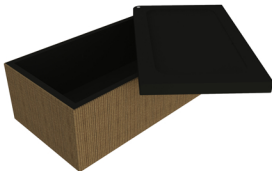

SOIO

Design by MAFFEI&POMARO + BOZIO

Chiuso
Closed

Aperto
Open

Struttura
Structure

Rovere
Oak

Coperchio
Cover

Mdf nero
Black Mdf