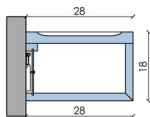

SOIO

Design by MAFFEI&POMARO + BOZIO

Chiuso
Closed

Aperto
Open

Struttura
Structure

Rovere
Oak

Coperchio
Cover

Mdf nero
Black Mdf