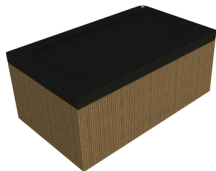

SOIO

Design by MAFFEI&POMARO + BOZIO

Chiuso
Closed

Aperto
Open

Struttura
Structure

Rovere
Oak

Coperchio
Cover

Mdf nero
Black Mdf