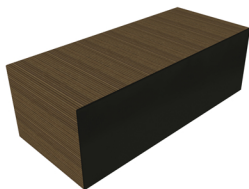

# TINO

Design by MAFFEI&POMARO + BOZIO

Chiuso  
Closed

Aperto  
Open

Struttura  
Structure

Rovere  
Oak

Coperchio  
Cover

Mdf nero  
Black Mdf