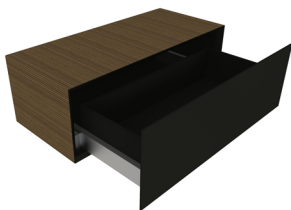

# TINO

Design by MAFFEI&POMARO + BOZIO

Chiuso  
Closed

Aperto  
Open

Struttura  
Structure

Rovere  
Oak

Coperchio  
Cover

Mdf nero  
Black Mdf