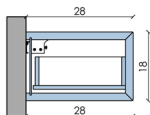

# TINO

Design by MAFFEI&POMARO + BOZIO

Chiuso  
Closed

Aperto  
Open

Struttura  
Structure

Rovere  
Oak

Coperchio  
Cover

Mdf nero  
Black Mdf